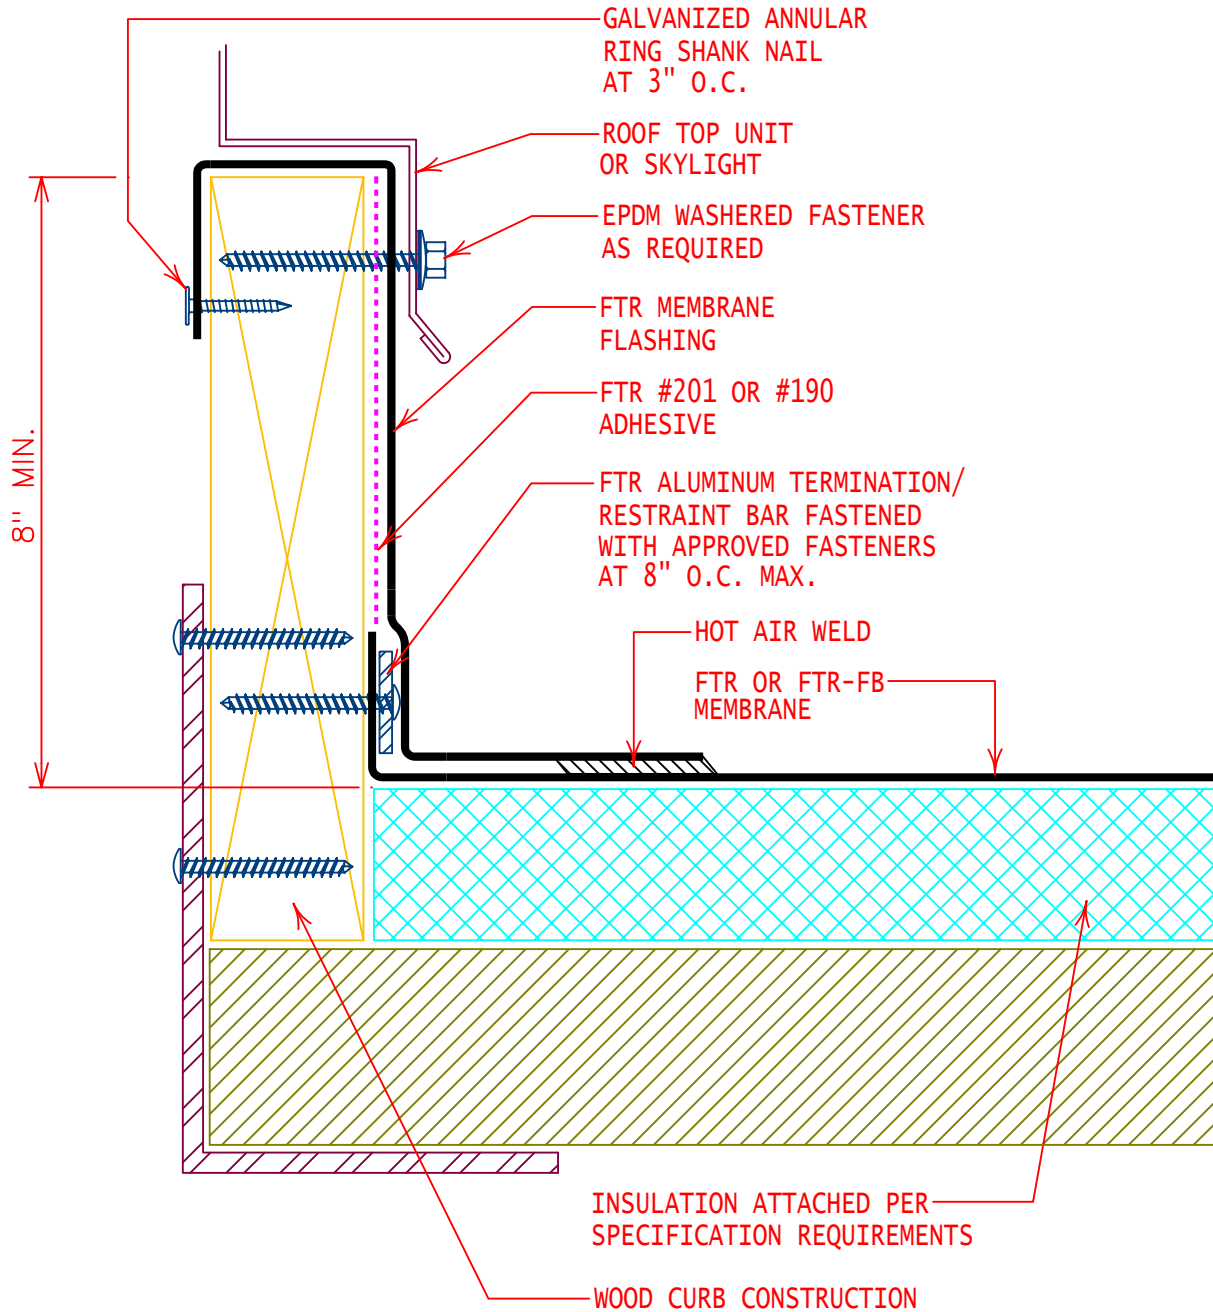

NON-LIFTABLE

GENERAL REFERENCE:  
"FTR GS06"  
APPLICABLE SYSTEMS:  
"FTR AD06"

TYPICAL WOOD OR SKYLIGHT CURB FLASHING  
(BLOCKING ALTERNATE) T-BAR RESTRAINT

REVISES DETAIL	ISSUE DATE	DRAWING NUMBER
ALL PREVIOUS	03-01-07	FTR-DP1a