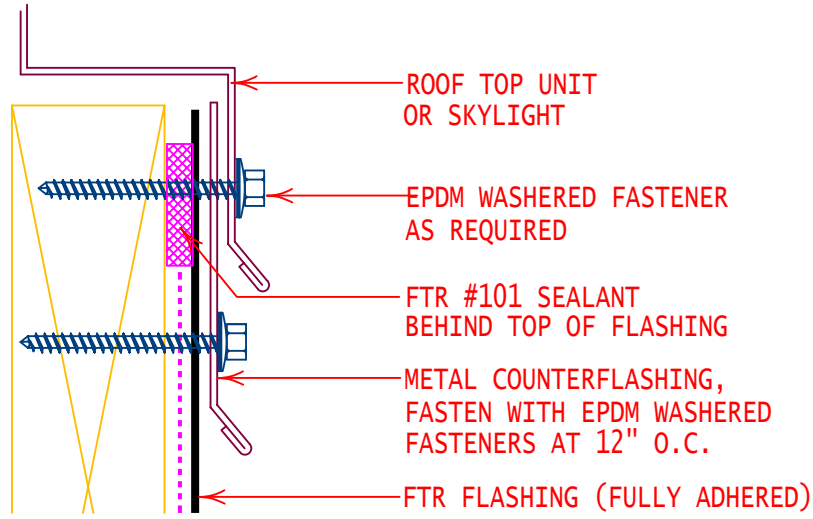

NON-LIFTABLE

GENERAL REFERENCE:  
"FTR GS06"  
APPLICABLE SYSTEMS:  
"FTR AD06"

TYPICAL WOOD OR SKYLIGHT CURB FLASHING  
(BLOCKING ALTERNATE) T-BAR RESTRAINT

REVISES DETAIL	ISSUE DATE	DRAWING NUMBER
ALL PREVIOUS	03-01-07	FTR-DP1a