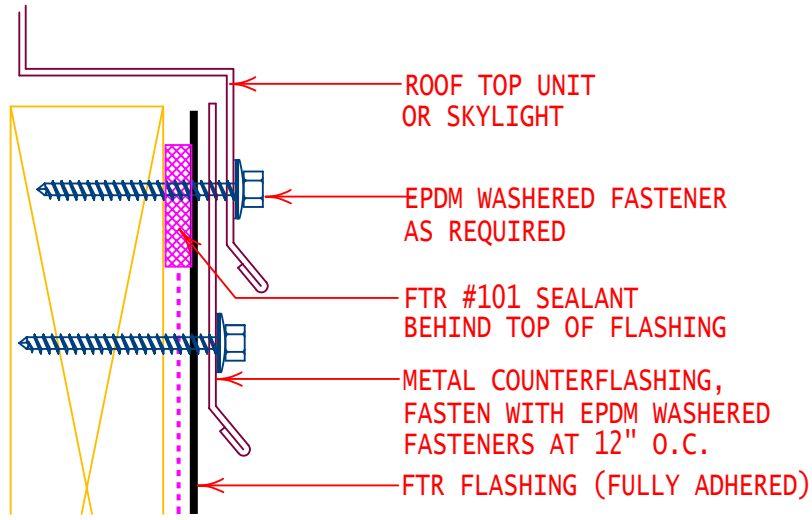

NON-LIFTABLE

GENERAL REFERENCE:  
"FTR GS06"  
APPLICABLE SYSTEMS:  
"FTR BA06"

WOOD CURB or SKYLIGHT FLASHING  
(BLOCKING ALTERNATE) T-BAR RESTRAINT

REVISES DETAIL	ISSUE DATE	DRAWING NUMBER
ALL PREVIOUS	03-01-07	FTR-DP1b