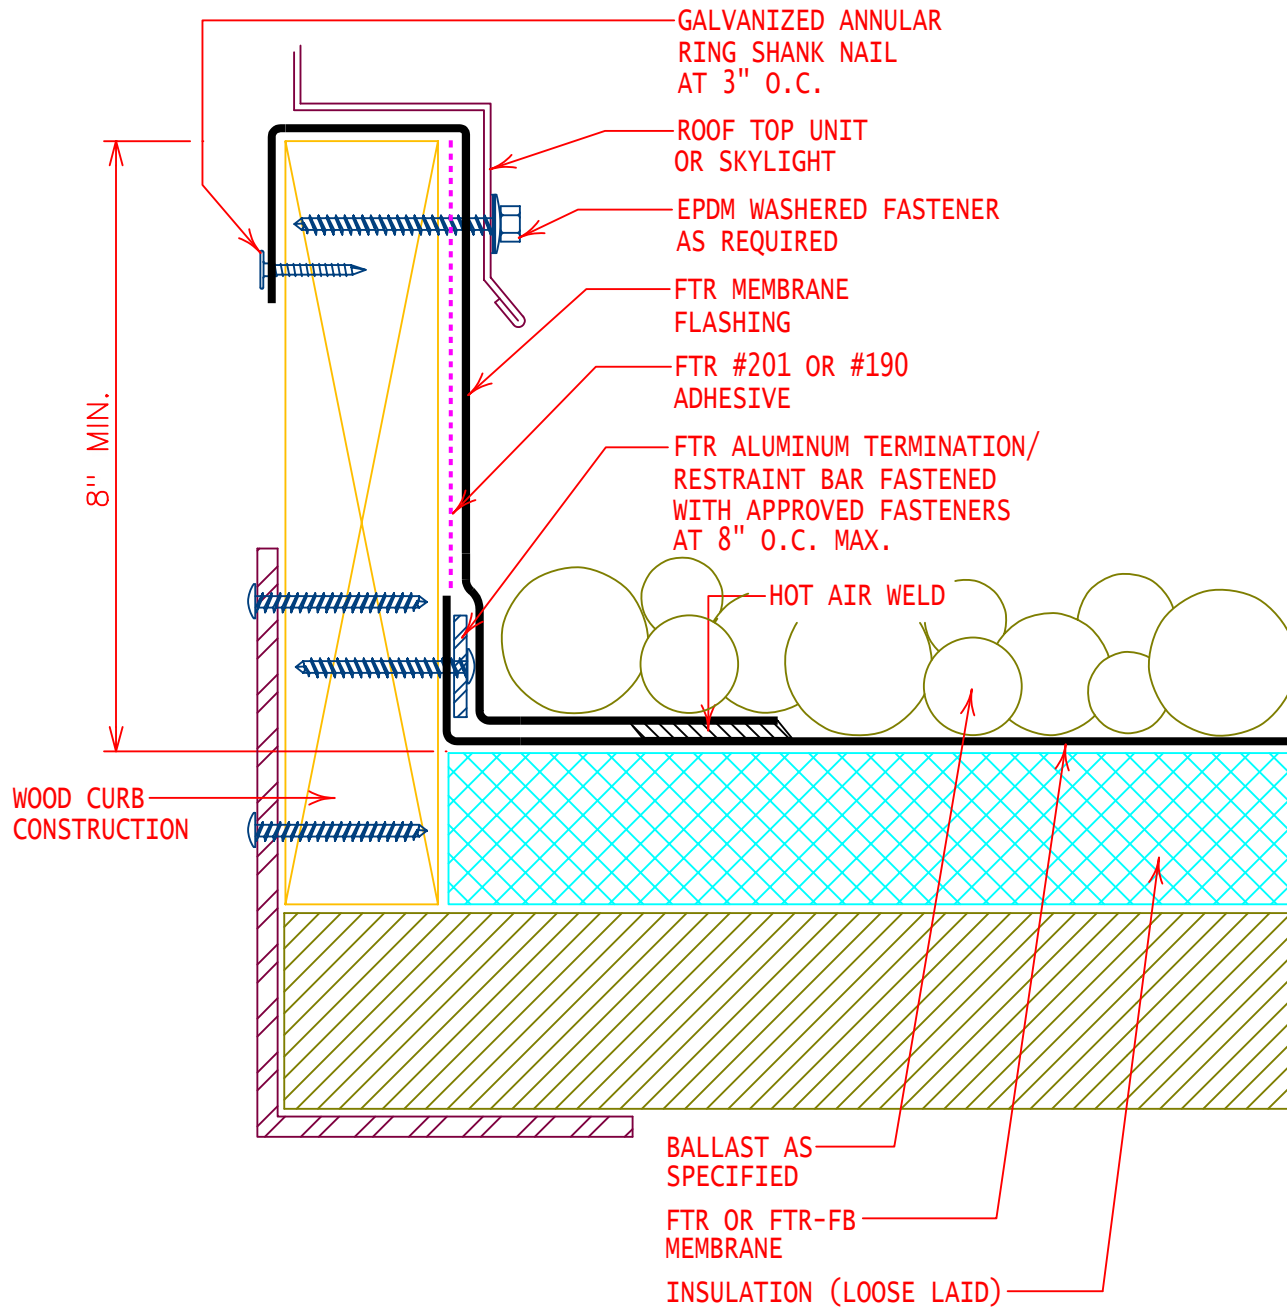

NON-LIFTABLE

GENERAL REFERENCE:  
"FTR GS06"  
APPLICABLE SYSTEMS:  
"FTR BA06"

WOOD CURB or SKYLIGHT FLASHING  
(BLOCKING ALTERNATE) T-BAR RESTRAINT

REVISES DETAIL	ISSUE DATE	DRAWING NUMBER
ALL PREVIOUS	03-01-07	FTR-DP1b