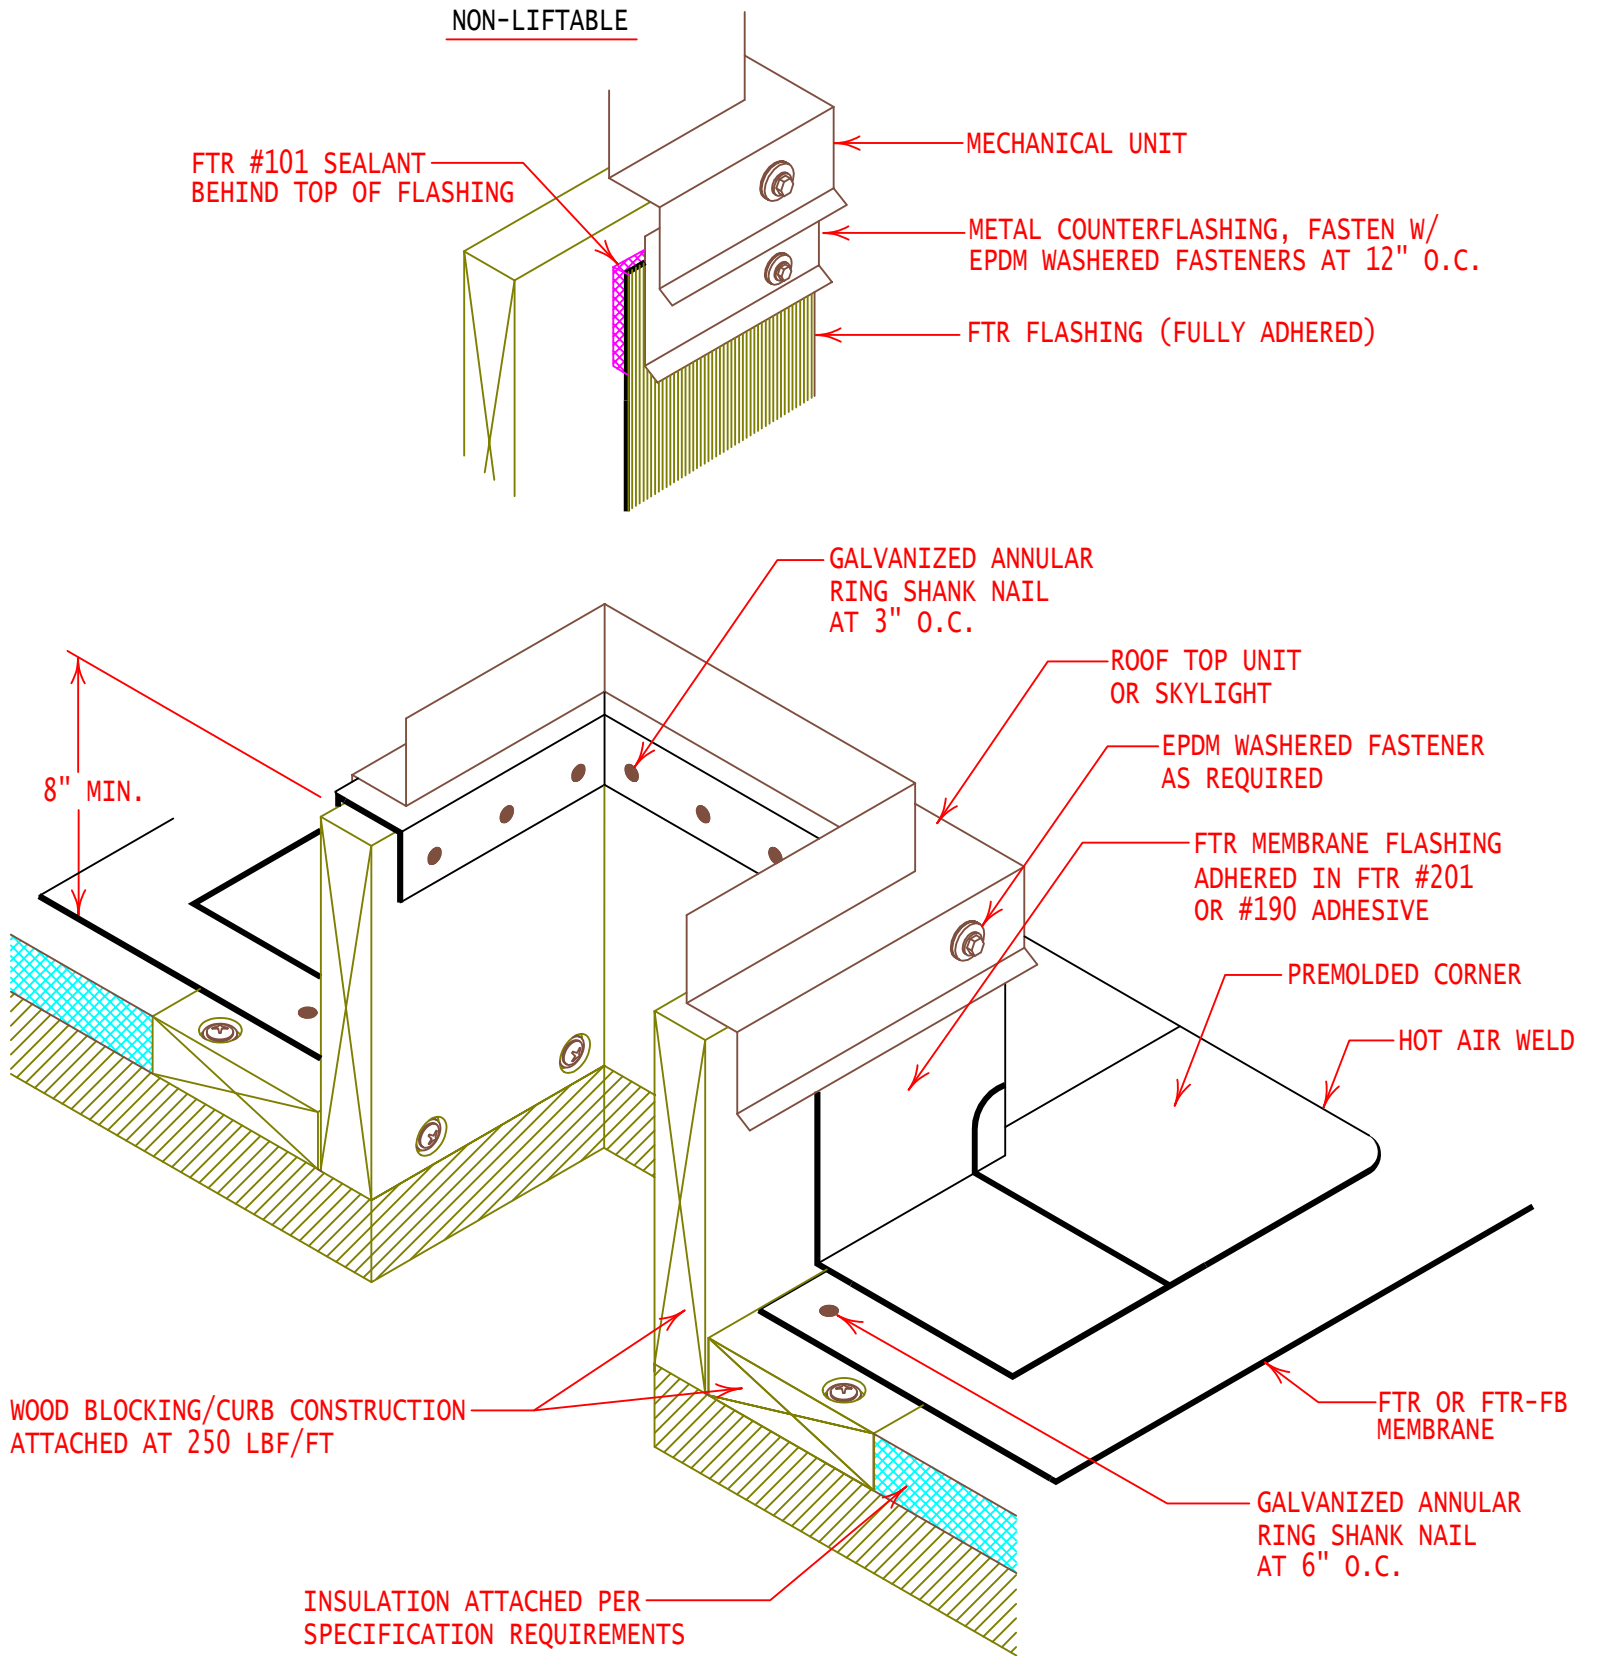

NON-LIFTABLE

**INTELLIGENT**  
ROOFING SOLUTIONS

GENERAL REFERENCE:

"FTR GS06"

APPLICABLE SYSTEMS:

"FTR MA06"

"FTR AD06"

"FTR BA06"

TYPICAL WOOD CURB  
OR SKYLIGHT FLASHING

REVISES DETAIL	ISSUE DATE	DRAWING NUMBER
ALL PREVIOUS	03-01-07	FTR-DP1I